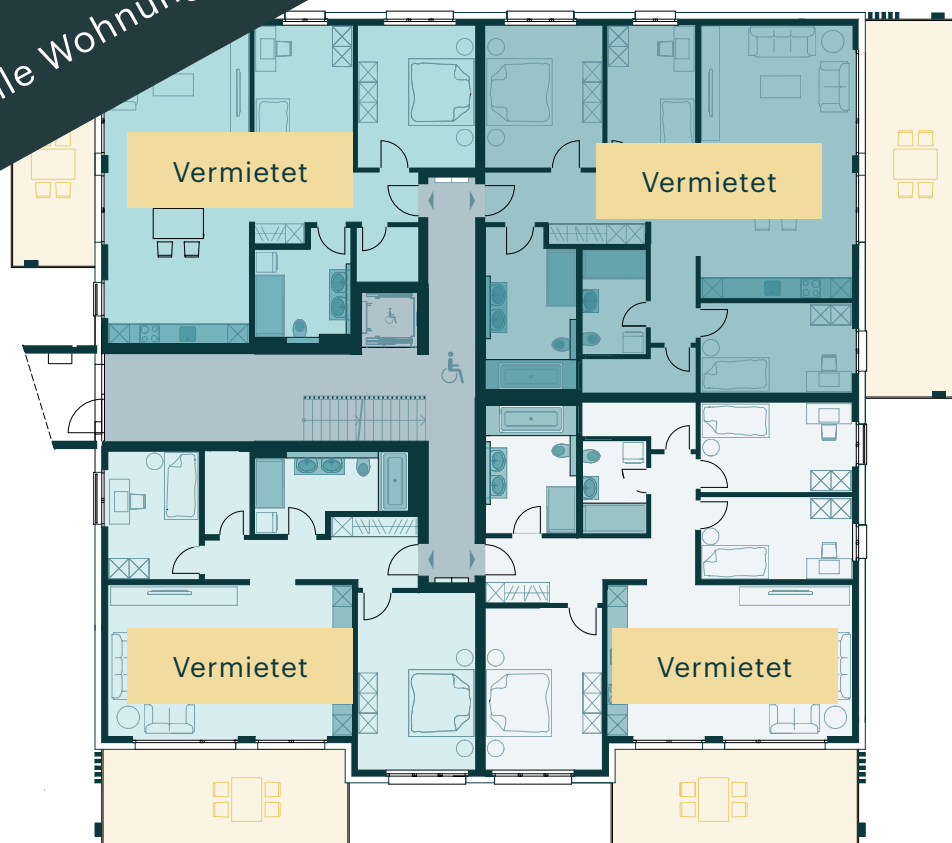

Grundrisse Erdgeschoss

The graphic consists of several overlapping geometric shapes in various shades of teal and dark teal. A large, light teal shape is at the top, overlapping a darker teal shape below it. A dark teal square is positioned at the bottom left, overlapping a medium teal shape that is tilted. The word 'unterquader' is centered over these shapes in a white, serif font.

unterquader

Vordere Quaderstrasse 1 & 3

Erdgeschoss

Erdgeschoss Haus A
Vordere Quaderstrasse 1

alle Wohnungen im EG sind vermietet

Erdgeschoss Haus B
Vordere Quaderstrasse 3

Situation